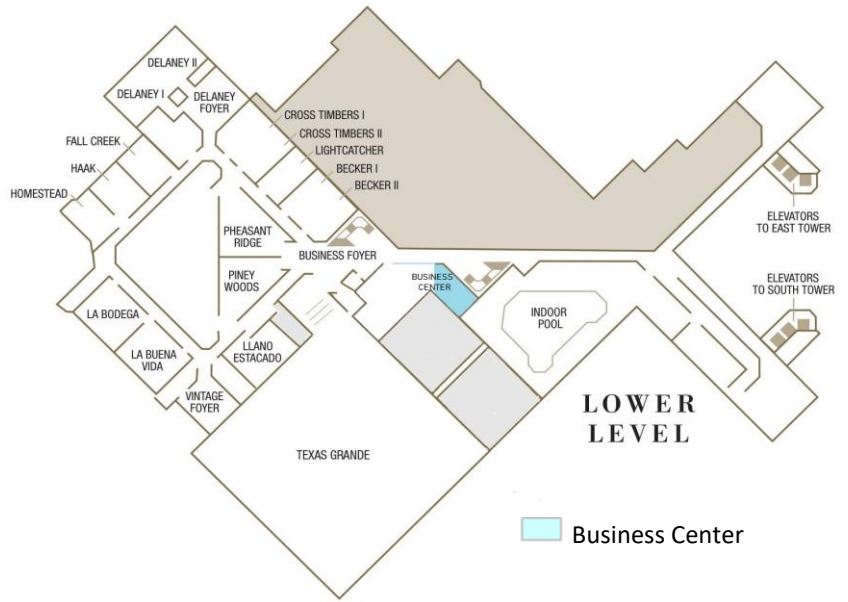

Lower Level

- Business Foyer
- Business Center
- Pheasant Ridge
- Becker I
- Becker II
- Lightcatcher
- Cross Timbers I
- Cross Timbers II
- Delaney Foyer
- Delaney I
- Delaney II
- Fall Creek
- Haak
- Homestead
- La Bodega
- La Buena Vida
- Vintage Foyer
- Llano Estacado
- Piney Woods
- Texas Grande
- Indoor Pool

Lobby Level

- Val Verde Foyer
- Val Verde
- Windfall Dining Room
- Spicewood I
- Spicewood II
- Spicewood III
- Ste. Genevieve
- Su Vino
- Tribute Foyer
- Sales & Planning Offices
- Fitness Center
- Vineyard Restaurant
- *Villard Blanc
- *Champanel
- Meritage
- Bonnie & Clyde's
- Java

* Side Room / Area

- Food & Beverage Outlets
- Fitness Center

Ballroom Level (Third Floor)

- Cap Rock I
- Cap Rock II
- Cap Rock III
- International I
- International II
- International III
- International IV
- William D Tate Boardroom
- Ted R Ware Boardroom
- Conference Suite I
- Conference Suite II