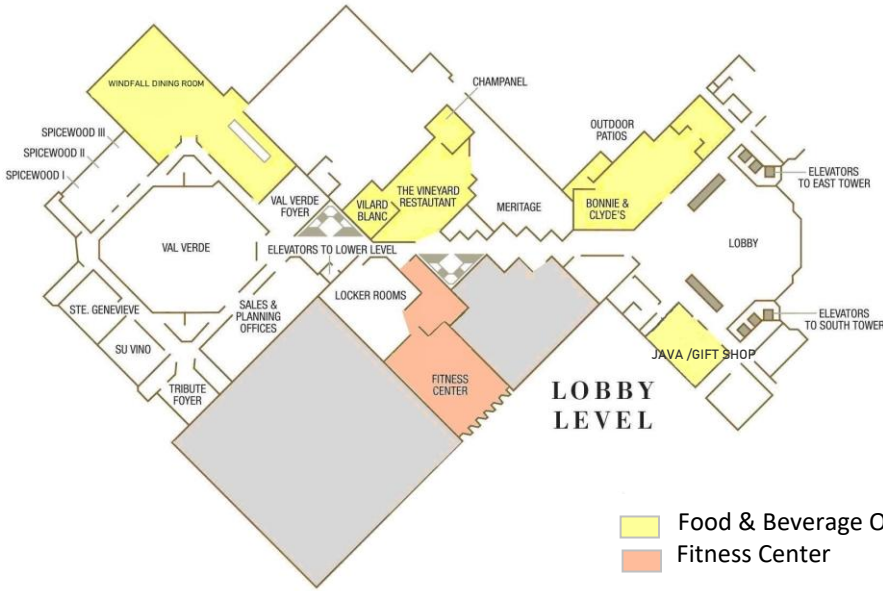

Lower Level

- Business Foyer
- Business Center
- Pheasant Ridge
- Becker I
- Becker II
- Lightcatcher
- Cross Timbers I
- Cross Timbers II
- Delaney Foyer
- Delaney I
- Delaney II
- Fall Creek
- Haak
- Homestead
- La Bodega
- La Buena Vida
- Vintage Foyer
- Llano Estacado
- Piney Woods
- Texas Grande
- Indoor Pool

Lobby Level

- Val Verde Foyer
- Val Verde
- Windfall Dining Room
- Spicewood I
- Spicewood II
- Spicewood III
- Ste. Genevieve
- Su Vino
- Tribute Foyer
- Sales & Planning Offices
- Fitness Center
- Vineyard Restaurant
- *Villard Blanc
- *Champanel
- Meritage
- Bonnie & Clyde's
- Java

* Side Room / Area

- Food & Beverage Outlets
- Fitness Center

Ballroom Level (Third Floor)

- Cap Rock I
- Cap Rock II
- Cap Rock III
- International I
- International II
- International III
- International IV
- William D Tate Boardroom
- Ted R Ware Boardroom
- Conference Suite I
- Conference Suite II